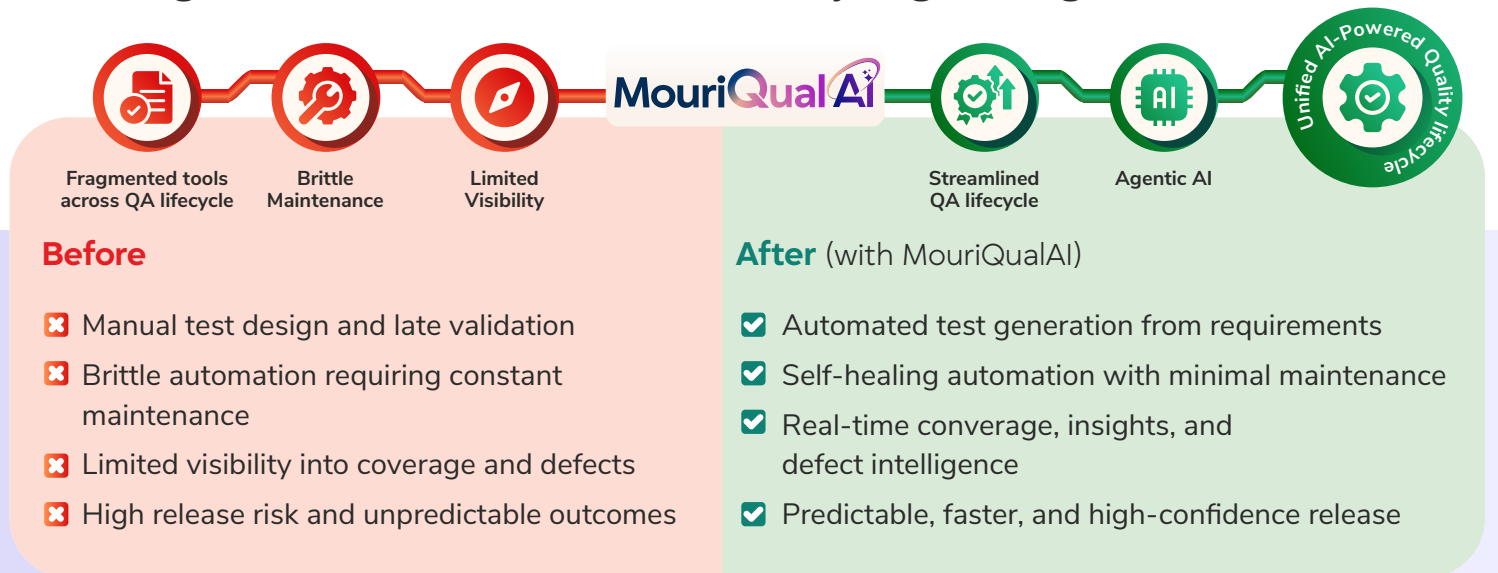

MOURI TECH®

SIMPLIFY. OPTIMIZE. SCALE.

MouriQualAI

AI-POWERED QUALITY ENGINEERING

Product Overview

MouriQualAI is MOURI Tech's enterprise-grade, AI-powered Quality Engineering (QE) product designed to transform how organizations plan, design, execute, and govern software testing. Built with advanced Large Language Models (LLMs) and agentic AI, MouriQualAI delivers intelligent automation across the end-to-end testing lifecycle, enabling enterprises to achieve higher quality outcomes at scale.

As a strategic component of MOURI Tech's QE portfolio, MouriQualAI addresses the limitations of traditional QA approaches by reducing manual effort, accelerating delivery cycles, and improving release confidence across complex application ecosystems.

From Fragmented QA to Autonomous Quality Engineering

B U S I N E S S I M P A C T

60-70%
Faster QA Cycle Time

85-90%
Test Coverage

<5%
Defect Leakage

>50%
Cost Reduction

“ MouriQualAI accelerates QE adoption, operation, and outcomes—amplifying speed, coverage, and cost efficiency to drive business impact. ”