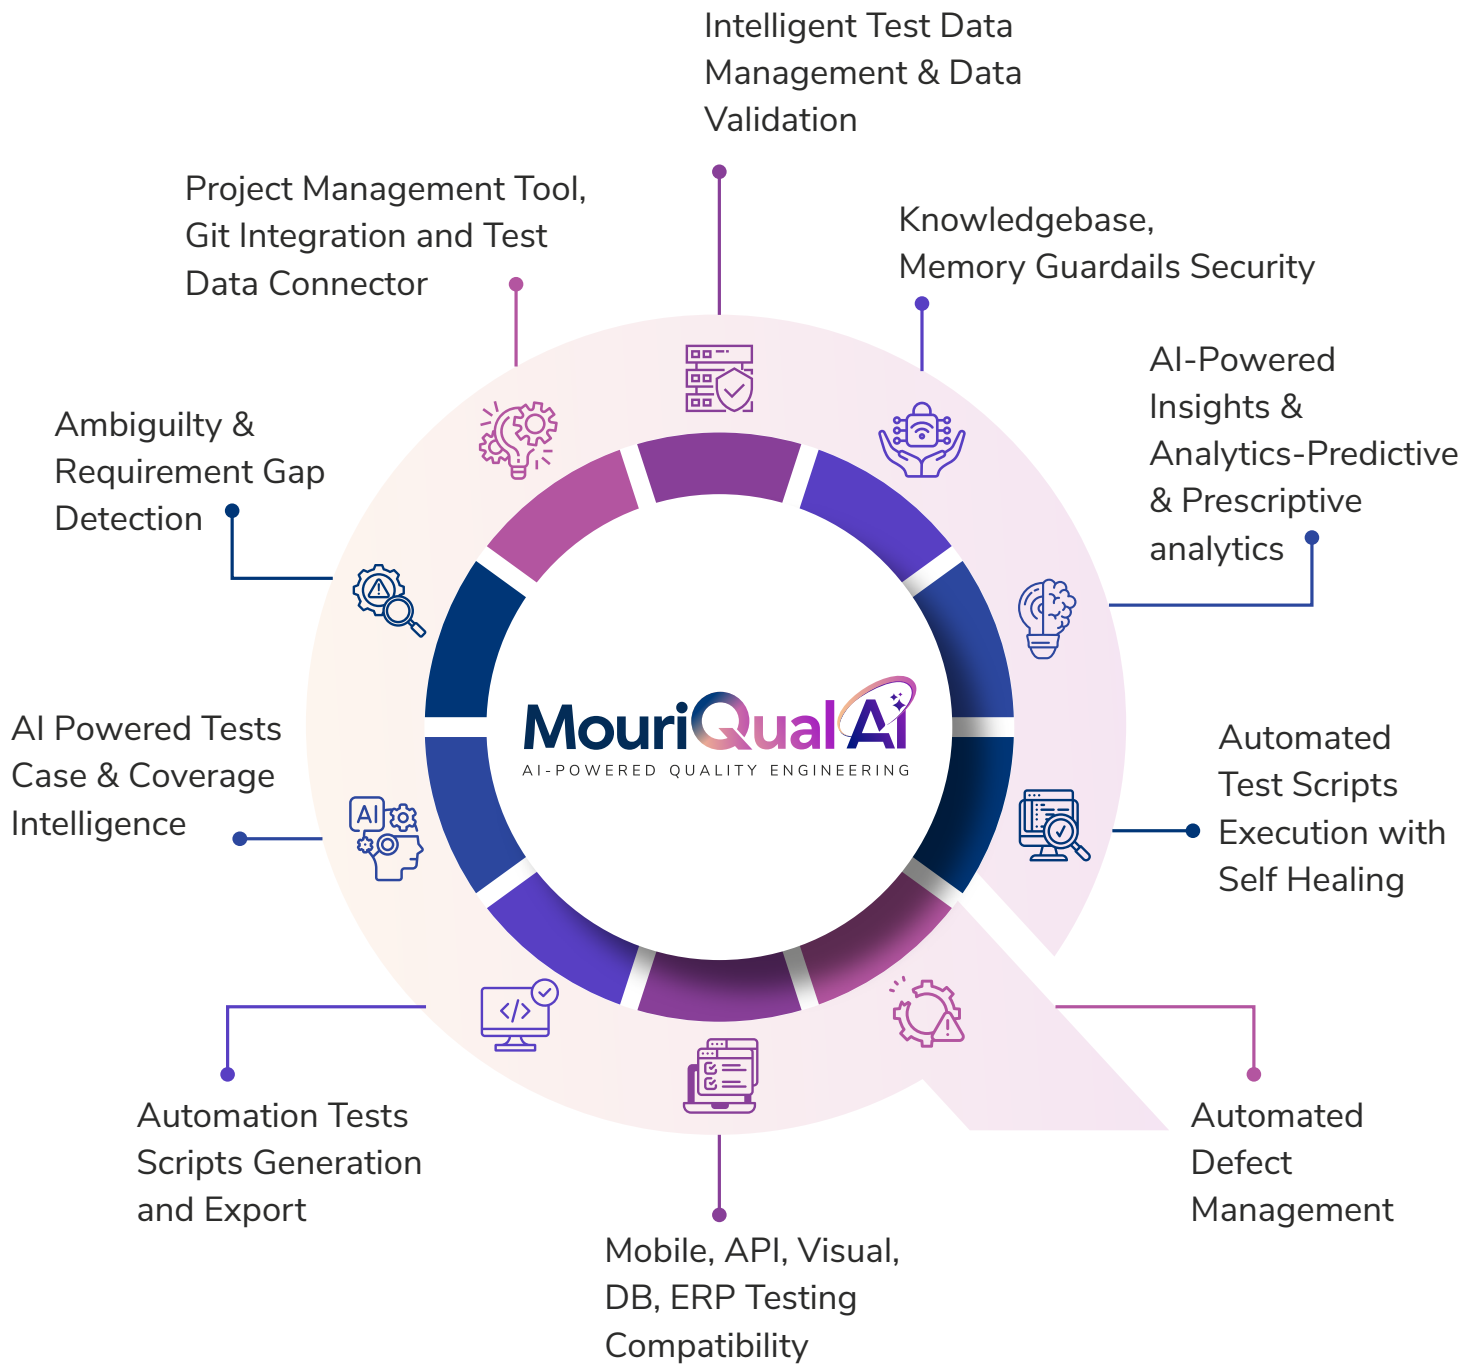

### Product Overview

MouriQualAI is MOURI Tech's enterprise-grade, AI-powered Quality Engineering (QE) product designed to transform how organizations plan, design, execute, and govern software testing. Built with advanced Large Language Models (LLMs) and agentic AI, MouriQualAI delivers intelligent automation across the end-to-end testing lifecycle, enabling enterprises to achieve higher quality outcomes at scale.

### From Fragmented QA to Autonomous Quality Engineering

# MouriQualAI Capabilities

Taking testing towards true end-to-end Intelligent QA

### What Set MouriQualAI Apart?

MouriQualAI enables enterprises to transition from reactive testing models to proactive, AI-powered Quality Engineering, delivering speed, scalability, and reliability across every release while lowering the total cost of quality.